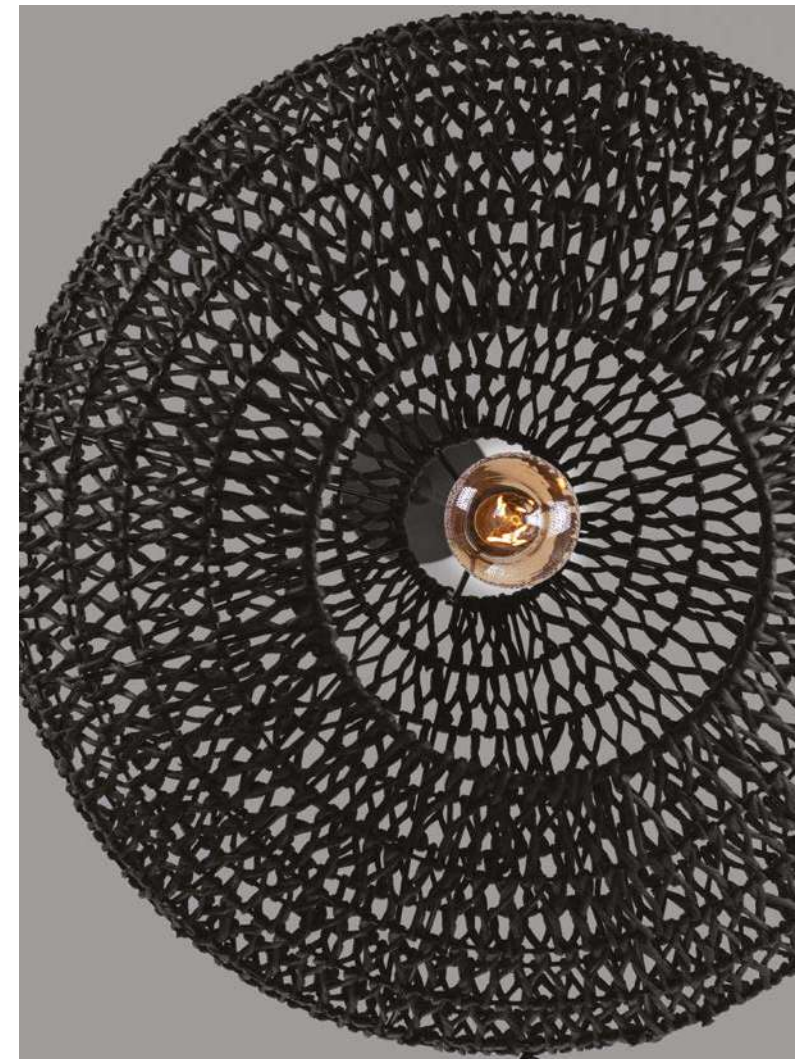

CAPA
— 9586519

Colorful Rattan
(Natural, Black, Brown)
Black Fabric Wire
& Base
LED
E27 · 1x12 Watt
230 Volt

BULB EXCLUDED

D: 61
H¹: 13
H²: 200 cm

CAPA
— 9586520

Colorful Rattan
(Natural, Black)
Black Fabric Wire
& Base
LED
E27 · 1x12 Watt
230 Volt

BULB EXCLUDED

D: 61
H¹: 13
H²: 200 cm

MELODY
— 9586518

Black Paper Rope
Black Fabric Wire
& Base
LED
E27 · 1x12 Watt
230 Volt

BULB EXCLUDED

D: 50
H¹: 45
H²: 200 cm