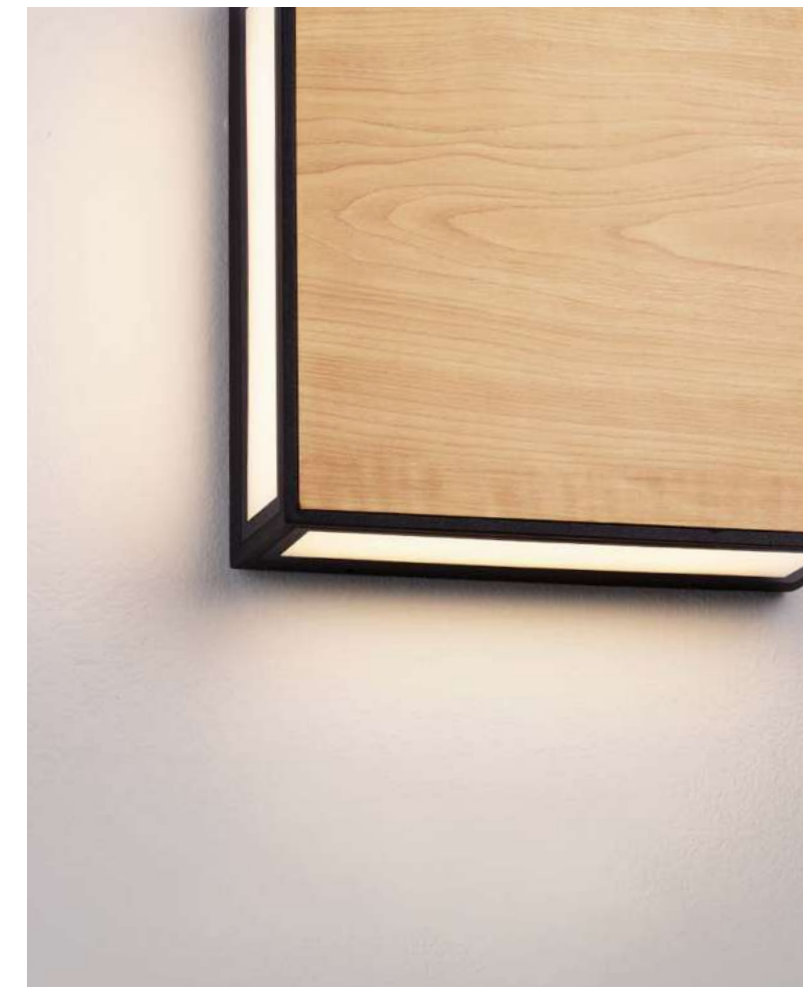

ASTRAL
— 9030632

ASTRAL
— 9030632

Sandy Black
Die-Casting
Aluminium
& Clear Glass
LED
10 Watt · 220-240Volt
373Lm · 3000K · IP65
—
L: 8.6
W: 9
H: 25.8 cm

ASTRAL
— 9030630

BROWN
— 9030583

Sandy Black
Die-Casting
Aluminium
Maoni Wood
Colour Acrylic
& Clear Glass
LED
2 Watt · 3.7Volt
82Lm · 3000K · IP65
**Solar light
with sensor**