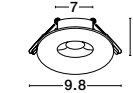

IMOGEN
— 9011357

Sandy Black
Aluminium
LED
GU10 · 1x10 Watt
230 Volt · IP44
BULB EXCLUDED

ANTALYA
— 9011354