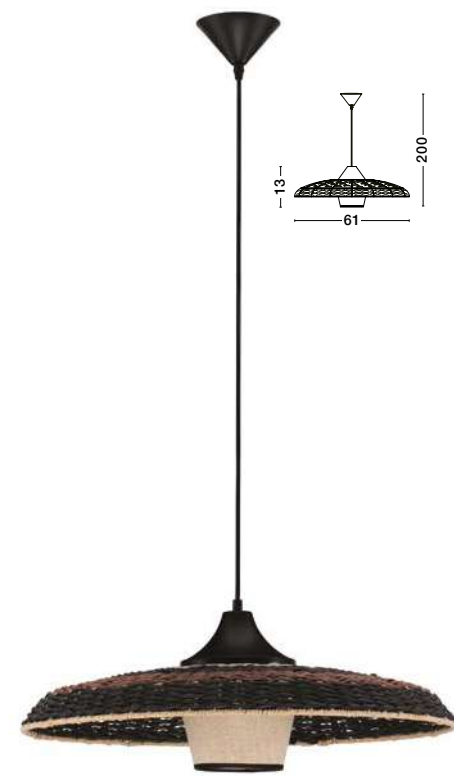

CAPA
— 9586519

Colorful Rattan
(Natural, Black, Brown)
Black Fabric Wire
& Base
LED
E27 · 1x12 Watt
230 Volt

BULB EXCLUDED

D: 61
H¹: 13
H²: 200 cm

CAPA
— 9586519

CAPA
— 9586520

Colorful Rattan
(Natural, Black)
Black Fabric Wire
& Base
LED
E27 · 1x12 Watt
230 Volt

BULB EXCLUDED

D: 61
H¹: 13
H²: 200 cm