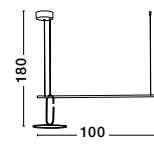

GEA
— 9501209

Black
Steel, Aluminium
& Acrylic
LED · 22 Watt
230 Volt · 2600Lm
Eaglerise Driver
3000K · IP20
—
L: 100
W: 30
H: 180 cm

GEA
— 9501209

ALSO
YOU CAN
DO

Adjustable