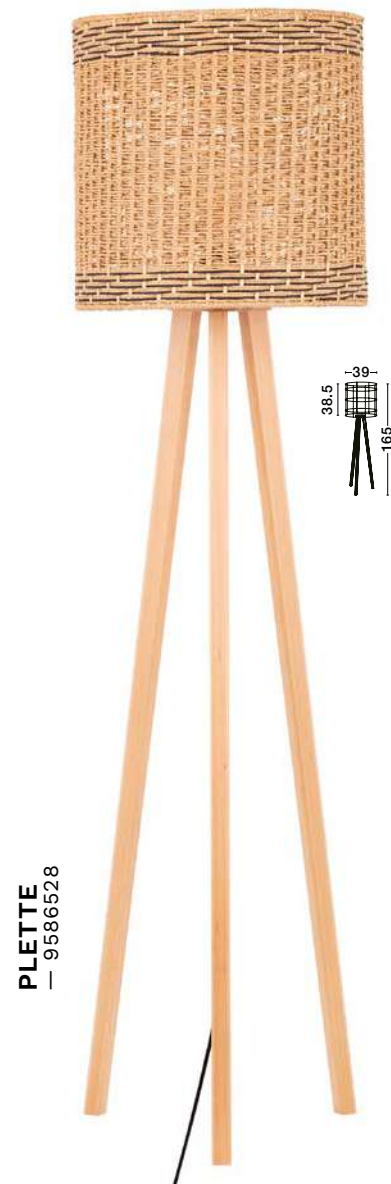

LUM
— 9586521

PLETTE
— 9586528

Dried Water Hyacinth
Natural Wood Base
Black Fabric Wire
(Cable Length: 350cm)
LED
E27 · 1x12 Watt
230 Volt

BULB EXCLUDED

—
D: 39
H: 38.5
H²: 165 cm

PLETTE
— 9586528

CARO
— 9586529