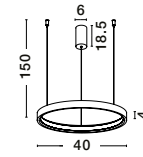

PERRINE
— 9345647

[Triac Dimmable]
Brushed
Brown Coffee
Aluminium
& Silicone
LED
22 Watt · 2552Lm
3000K · IP20

—
D: 40
H: 150 cm

PERRINE
— 9345648

[Triac Dimmable]
Brushed
Brown Coffee
Aluminium
& Silicone
LED
40 Watt · 3326Lm
3000K · IP20

—
D: 60
H: 150 cm

PERRINE
— 9345647