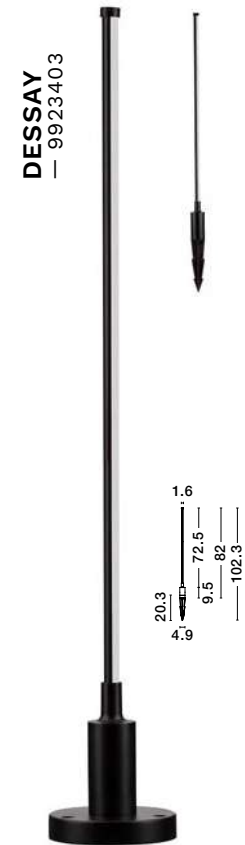

DESSAY
— 9923403

Sandy Black
Aluminium
LED · 11 Watt
220-240 Volt
1113Lm · 3000K
IP65

**Included
plastic spike**

D: 1.6
H: 102.3 cm