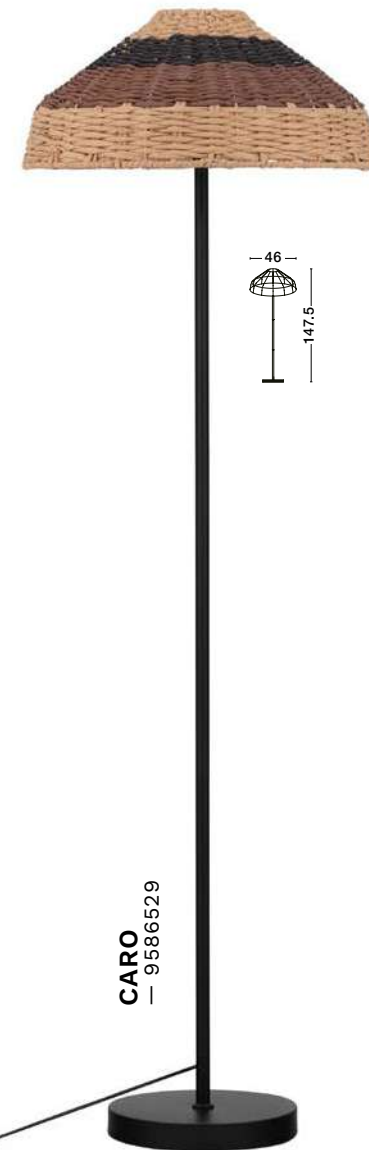

CARO
— 9586529