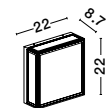

ASTRAL
— 9030630