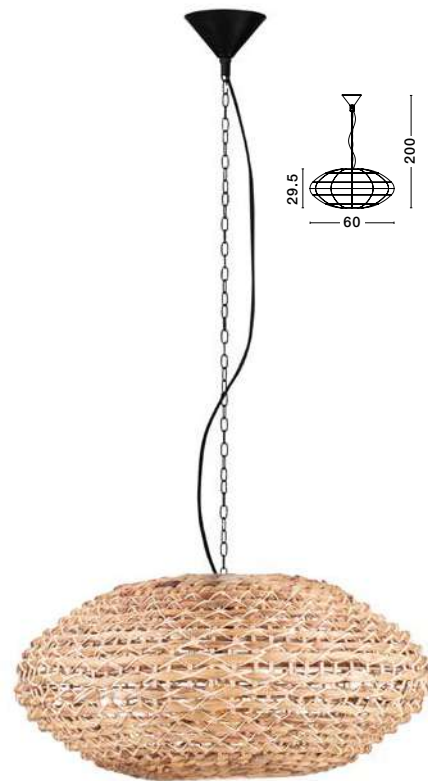

Dried Water Hyacinth
Black Fabric Wire
& Base
LED
E27 · 1x12 Watt
230 Volt
BULB EXCLUDED

D: 60
H¹: 29.5
H²: 200 cm

BOLA
— 9586522

BOLA
— 9586523

CAPA
— 9586519

Colorful Rattan
(Natural, Black, Brown)
Black Fabric Wire
& Base
LED
E27 · 1x12 Watt
230 Volt