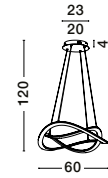

—
D: 60
H: 120 cm

CELESTIA
— 9030645

[Triac Dimmable]
Brass Gold,
Aluminium
& Acrylic
LED · 87 Watt
220-240 Volt
3141Lm · 3000K
Eaglerise Driver

—
D: 60
H: 120 cm

CELESTIA
— 9030644

ALSO
YOU CAN
DO

CELESTIA
— 9030645