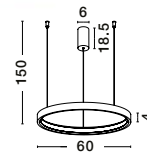

PERRINE
— 9345648