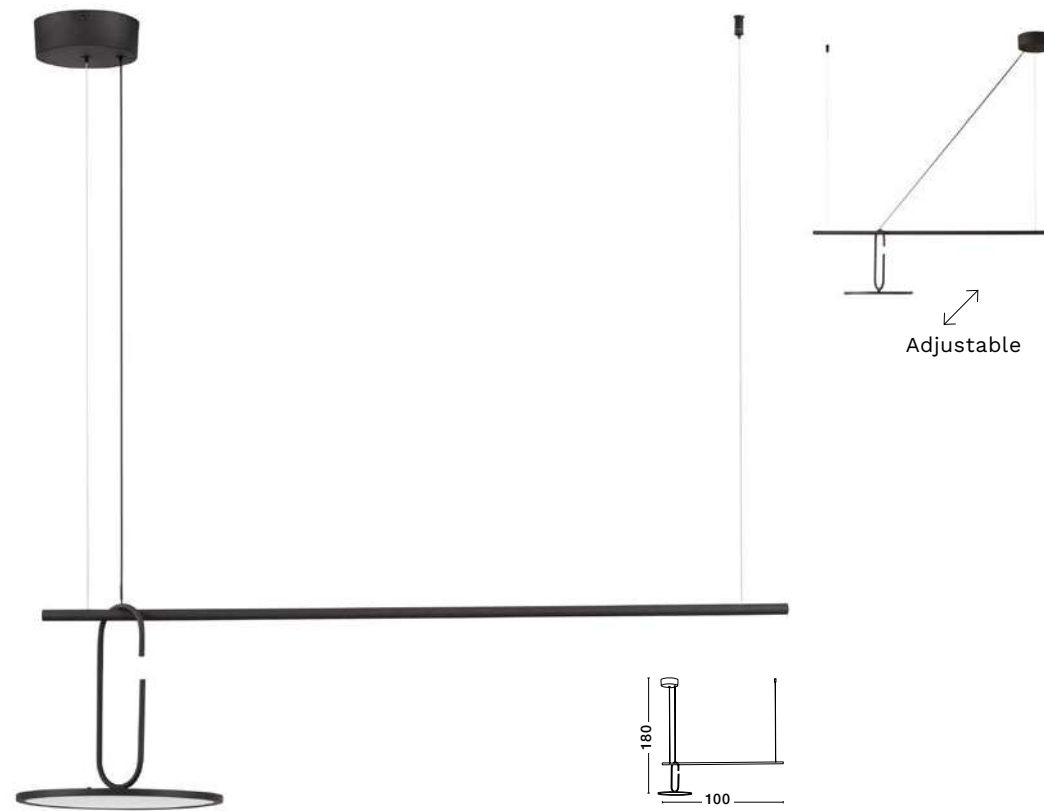

GEA
— 9501209

Black
Steel, Aluminium
& Acrylic
LED · 22 Watt
230 Volt · 2600Lm
Eaglerise Driver
3000K · IP20
—
L: 100
W: 30
H: 180 cm

GEA
— 9501209

ALSO
YOU CAN
DO

Adjustable