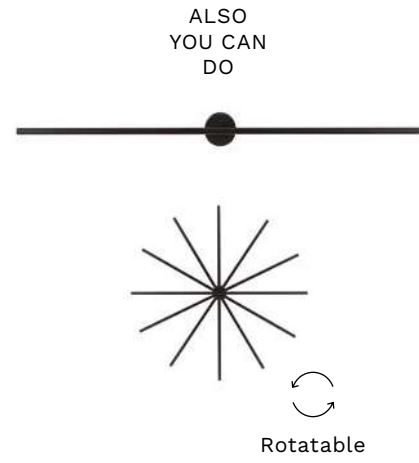

GRETEL
— 9172871

Sandy Black
Aluminium
LED · 15 Watt
220-240 Volt
372Lm · 3000K
IP44

—
L: 90
W: 8.3
H: 7 cm

GRETEL
— 9172871