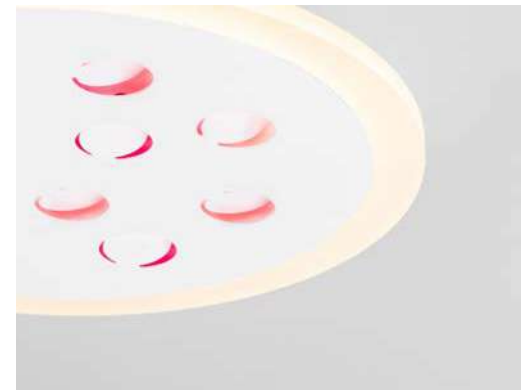

[Triac Dimmable]
Sandy White,
Aluminium
& Acrylic
LED · 40 Watt
220 Volt · 3476Lm
RGB in centre
Outer Ring Dimmable
by Remote Control
3000K IP20

D: 60.3
H: 5 cm

ASTRAEUS
— 9030649

ASTRAEUS
— 9030650

ASTRAEUS
— 9030651