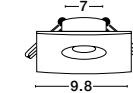

ANTALYA
— 9011354

Sandy White
Aluminium
LED
GU10 · 1x10 Watt
230 Volt · IP44
BULB EXCLUDED

ANTALYA
— 9011355

Sandy Black
Aluminium
LED
GU10 · 1x10 Watt
230 Volt · IP44
BULB EXCLUDED

IMOGEN
— 9011356

Sandy White
Aluminium
LED
GU10 · 1x10 Watt
230 Volt · IP44
BULB EXCLUDED

IMOGEN
— 9011357

Sandy Black
Aluminium
LED
GU10 · 1x10 Watt
230 Volt · IP44
BULB EXCLUDED

IMOGEN
— 9011356