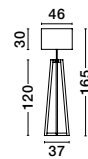

ARTIS
— 9001082

ARTIS
— 9001082

Grey Linen Shade &
Black Wood
LED
E27 · 1x12Watt
230 Volt · IP20
BULB EXCLUDED
Cable Length 180 cm
—
D: 46
H: 165 cm