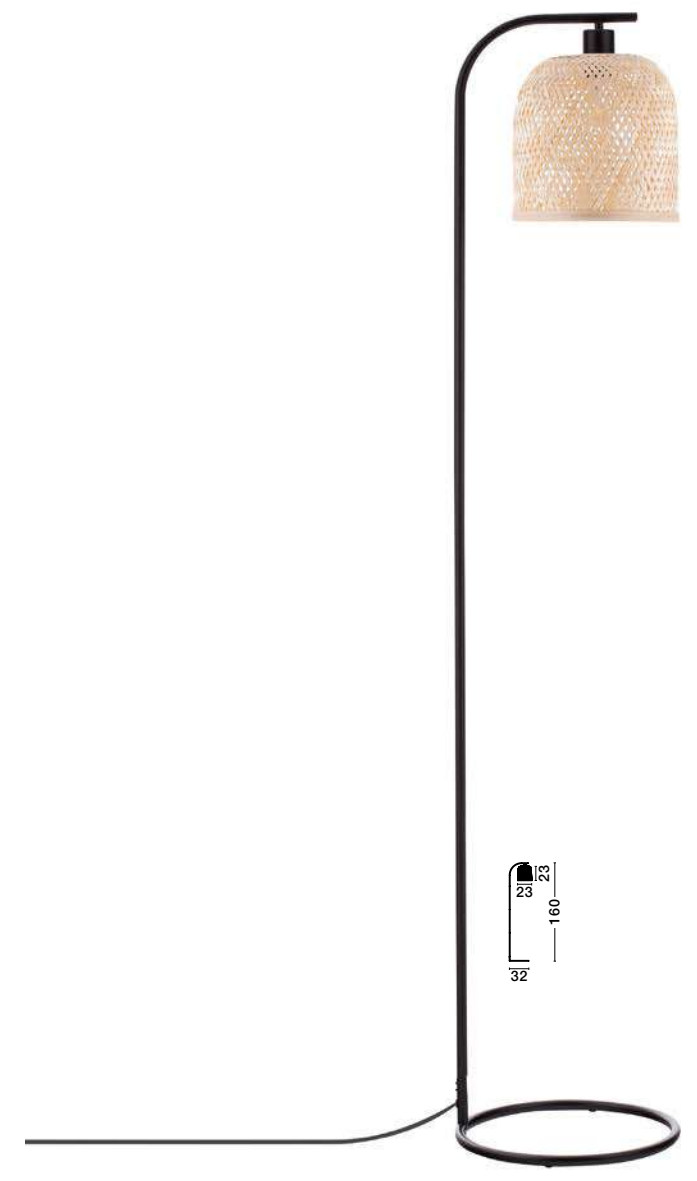

Colorful Rattan
(Natural Black Brown)
& Black Base Black
Fabric Wire
(Cable Length: 350cm)
LED
E27 · 1x12 Watt
230 Volt

BULB EXCLUDED

—
D: 46
H: 147.5 cm

CARO
— 9586529

INTRA
— 9001090

INTRA
— 9001090

Natural Bamboo
& Black Metal
LED
E27 · 1x12 Watt
230 Volt · IP20
BULB EXCLUDED
—
D: 23
H: 160 cm