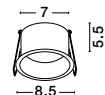

STARDUST
— 9011359

STARDUST
— 9011358

Sandy White
Aluminium
LED
GU10 · 1x10 Watt
230 Volt · IP20
BULB EXCLUDED
—
D: 8.5
H: 5.5 cm
Cut Out: 7 cm

STARDUST
— 9011359

Sandy White
& Gold Aluminium
LED
GU10 · 1x10 Watt
230 Volt IP20
BULB EXCLUDED
—
D: 8.5
H: 5.5 cm
Cut Out: 7 cm

STARDUST
— 9011360

Sandy Black
& Gold Aluminium
LED
GU10 · 1x10 Watt
230 Volt IP20
BULB EXCLUDED
—
D: 8.5
H: 5.5 cm
Cut Out: 7 cm

SELENITE
— 9011361

Sandy White
Aluminium
LED
GU10 · 1x10 Watt
230 Volt · IP20
BULB EXCLUDED
—
D: 10
H: 4 cm
Cut Out: 9 cm

SELENITE
— 9011362

Sandy Black
Aluminium
LED
GU10 · 1x10 Watt
230 Volt · IP20
BULB EXCLUDED
—
D: 10
H: 4 cm
Cut Out: 9 cm