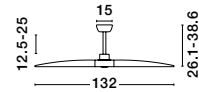

NIMBUS
— 9030647

ARCADIA
— 9953199

Black Metal
& Wood
LED · 40 Watt
5 Speed DC Fan
Control
Remote Control
Included

L: 132
W: 15
H: 38.6 cm

ARCADIA
— 9953199

BREGGO
— 9923419

Sandy White
Aluminium
LED · 12 Watt
220-240 Volt
671Lm · 3000K
IP54