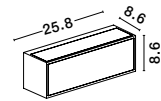

BROWN
— 9030583

Sandy Black
Die-Casting
Aluminium
Maoni Wood
Colour Acrylic
& Clear Glass
LED
2 Watt · 3.7Volt
82Lm · 3000K · IP65
**Solar light
with sensor**

L: 25.8
W: 8.6
H: 8.6 cm

BROWN
— 9030584

Sandy Rust Brown
Die-Casting
Aluminium
Maoni Wood
Colour Acrylic
& Clear Glass
LED
2 Watt · 3.7Volt
83Lm · 3000K · IP65
**Solar light
with sensor**

L: 25.8
W: 8.6
H: 8.6 cm

BROWN
— 9030585

Sandy White
Die-Casting
Aluminium
Maoni Wood
Colour Acrylic
& Clear Glass
LED
2 Watt · 3.7Volt
83Lm · 3000K · IP65
**Solar light
with sensor**

L: 25.8
W: 8.6
H: 8.6 cm

BROWN
— 9030585