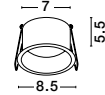

STARDUST
— 9011358

STARDUST
— 9011358

Sandy White
Aluminium
LED
GU10 · 1x10 Watt
230 Volt · IP20
BULB EXCLUDED
—
D: 8.5
H: 5.5 cm
Cut Out: 7 cm

STARDUST
— 9011359

Sandy White
& Gold Aluminium
LED
GU10 · 1x10 Watt
230 Volt IP20
BULB EXCLUDED
—
D: 8.5
H: 5.5 cm
Cut Out: 7 cm

STARDUST
— 9011360

Sandy Black
& Gold Aluminium
LED
GU10 · 1x10 Watt
230 Volt IP20
BULB EXCLUDED
—
D: 8.5
H: 5.5 cm
Cut Out: 7 cm

SELENITE
— 9011361

Sandy White
Aluminium
LED
GU10 · 1x10 Watt
230 Volt · IP20
BULB EXCLUDED
—
D: 10
H: 4 cm
Cut Out: 9 cm

SELENITE
— 9011362

Sandy Black
Aluminium
LED
GU10 · 1x10 Watt
230 Volt · IP20
BULB EXCLUDED
—
D: 10
H: 4 cm
Cut Out: 9 cm