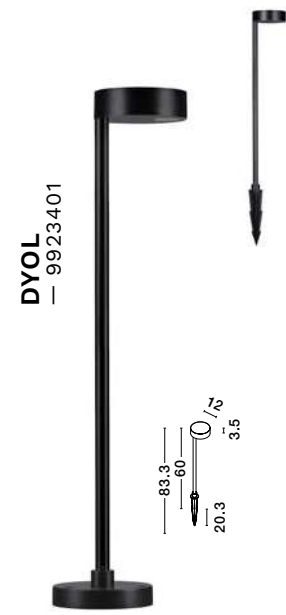

DYOL
— 9923400

Sandy Black
Aluminium
LED · 7 Watt
220-240 Volt
735Lm · 3000K
IP65
Included plastic spike
—
D: 12
H: 122.8 cm

DYOL
— 9923401

Sandy Black
Aluminium
LED · 7 Watt
220-240 Volt
377Lm · 3000K
IP65
Included plastic spike
—
D: 12
H: 83.3 cm