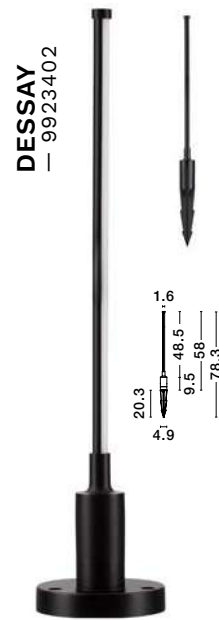

DESSAY
— 9923403

Sandy Black
Aluminium
LED · 11 Watt
220-240 Volt
1113Lm · 3000K
IP65

**Included
plastic spike**

D: 1.6
H: 102.3 cm