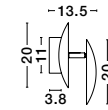

SOLEI

— 9006080

Sandy Black
Aluminium Outside
Gold leaf
Aluminium Inside
LED
6 Watt · 230 Volt
420Lm · 3000K · IP20

—
D: 20
W: 13.5
H: 20 cm

SOLEI
— 9006080

ALSO
YOU CAN
DO

Adjustable

ALSO
YOU CAN
DO

Adjustable

SOLEI
— 9006081

SOLEI

— 9006081

Gold Leaf Aluminium
LED
6 Watt · 230 Volt
420Lm · 3000K · IP20

—
D: 20
W: 13.5
H: 20 cm