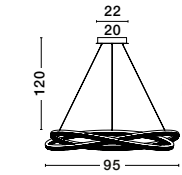

OPELIA
— 9186935