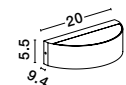

NECTAR
— 9030576