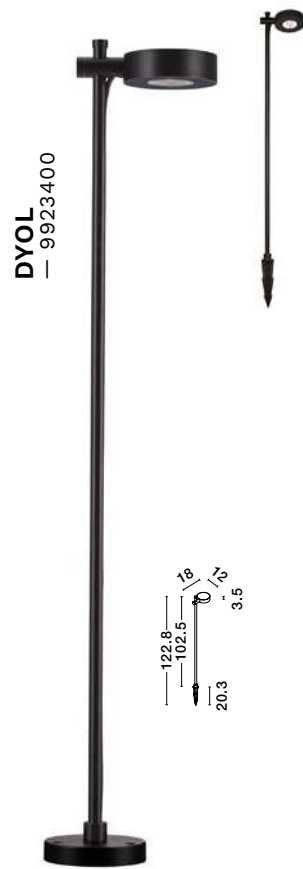

DYOL
— 9923400

Sandy Black
Aluminium
LED · 7 Watt
220-240 Volt
735Lm · 3000K
IP65
Included plastic spike
—
D: 12
H: 122.8 cm

DYOL
— 9923401

Sandy Black
Aluminium
LED · 7 Watt
220-240 Volt
377Lm · 3000K
IP65
Included plastic spike
—
D: 12
H: 83.3 cm