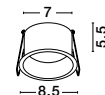

STARDUST
— 9011358