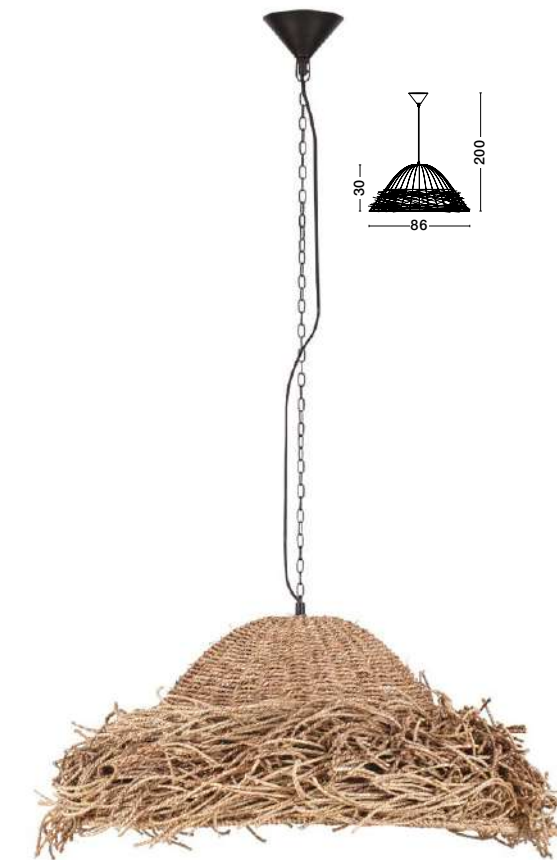

NATU
— 9586515

Natural Seagrass
Black Fabric Wire
& Base
LED
E27 · 1x12 Watt
230 Volt
BULB EXCLUDED

NATU
— 9586513